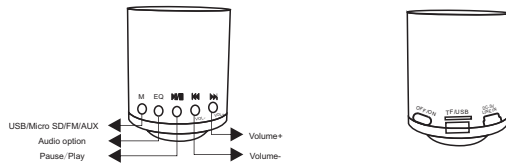

正面

反面

Instrution Manual

1. 1 Power Switch : dial switch to "ON" to turn on the player, dial switch to "OFF" to turn off the player. If do not use it for a long time, please turn off the power in order to extend the usage of Your player.
2. 2 Button: While in audio playing status, press once to stop play, and press again to return to playing mode.
3. 3 EQ: normal/rock/pop/classical/soft/heavy bass/jazz/SRS WOW 8 kind of EQ
4. 4 MODE button: Press 'M' button, to switch among the USB mode, Micro SD mode, FM mode and AUX mode.
   Note: If USB drive or Micro SD card is not plugged in, the corresponding Mode will be eliminated automatically by programme from above four modes.
5. 5 VOL-:play the last music when at card reader mode, last station when at FM mode. Press and hold the button to make the volume down.
6. 6 VOL+: play the next music when at card reader mode, next station when at FM mode. Press and hold make the volume up.
7. 7 USB port: insert USB memory drive containing supported audio file.
8. 8 Memory card socket:support Micro SD card.
9. 9 FM radio: insert USB cable with its MINI USB port only into the player. short press M key switch to FM mode, short press play/pause key auto search and save FM channel signals; after searching press play/pause key again, it will play received FM channels, press upwards/downwards to last/next channel.

1. 10 DC-5V LINE IN: DC 5V power input interface, external audio input interface
   AUX IN: Connect the accompanied USB cable with the player by its MINI USB head, and attach 3.5mm audio plug to other audio output device, the player can be the player into that device, an external speaker.
   To Charge the player: Turn off the player, connect the USB cable with the player by its MINI USB head, and plug the left USB head into the computer's USB port or USB adapter.
   Charging time for the player is 3 hours – Before using for the first time, be sure to charge for full 3 hours.

Note: To extend lifetime of Your player, make sure charge the battery at least once every 3 month if not use.

Main Features:

1. Audio playback function, audio format: MP3,WMA, etc
2. Support USB drive (up to 16GB)
3. Support Micro SD card (up to 8GB)
4. High quality speaker
5. Built-in rechargeable lithium battery
6. FM radio
7. The audio input function

Technical specifications:

Audio playback	Maximum output	4Ω3W
	MP3 bit rate	64Kbps to 320Kbps
	WMA bit rate	64Kbps to 384Kbps
	Response frequency	150Hz-18KHz
	SNR	≥80dB
	THD	0.03%
Using temperature	-5℃ to 40℃	

Note: Acutal product specifications and images may vary from those found in this document.

96mm